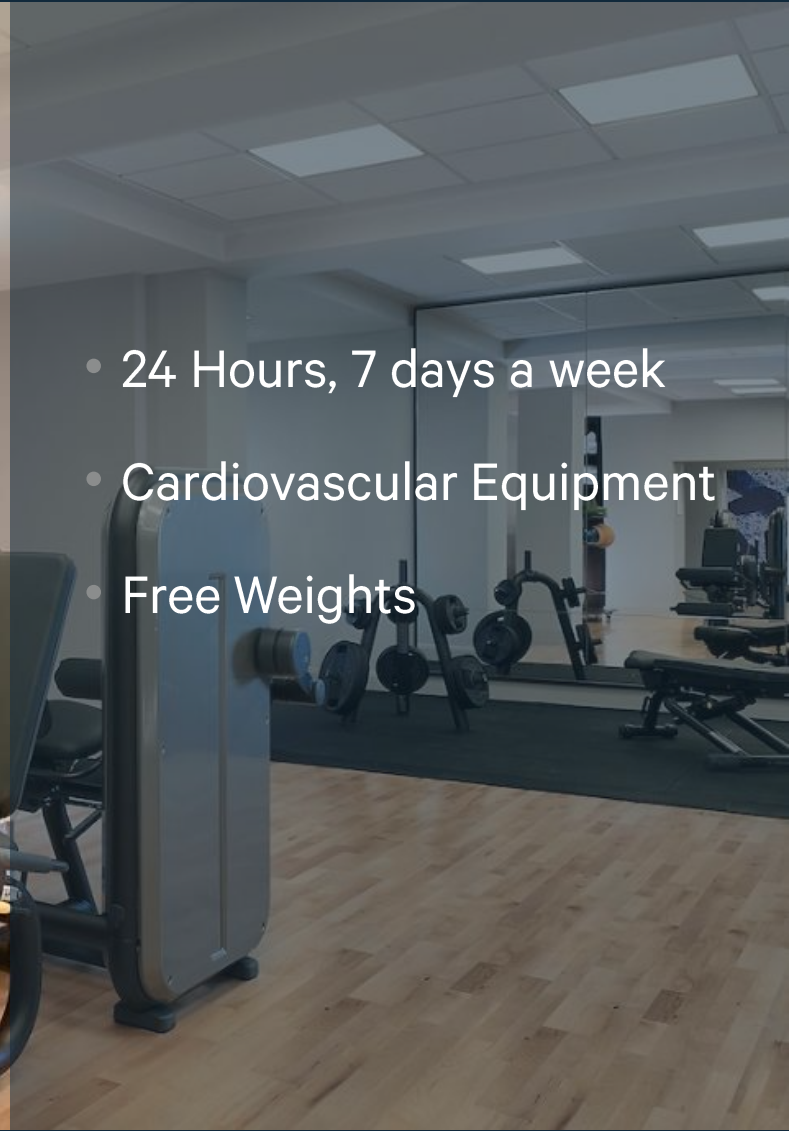

SHERATON
GRAND
London Park Lane

Sheraton Fitness

- 24 Hours, 7 days a week
- Cardiovascular Equipment
- Free Weights

SHERATON
GRAND
London Park Lane

Local Area

SHERATON
GRAND

London Park Lane

Thank you